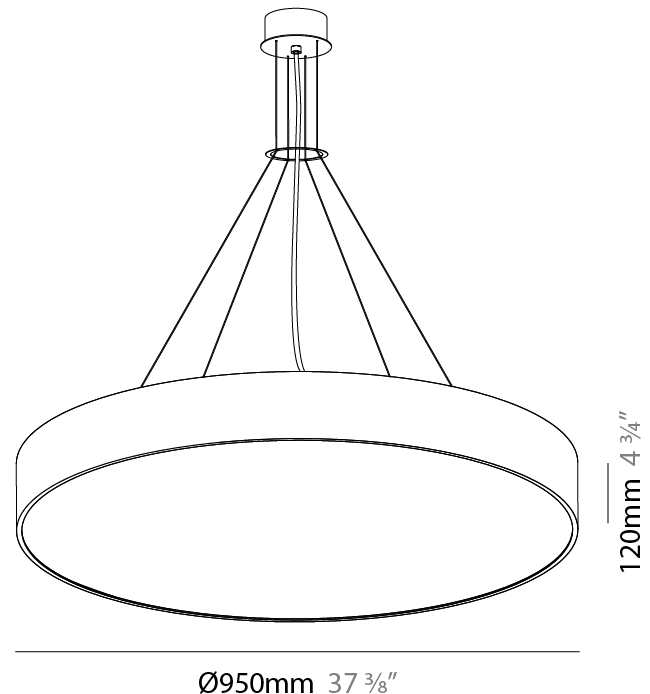

GENERAL

Series: Sign
Brand: Prolicht
Division: Architectural
Mounting Type: Suspension
Mounting Location: Ceiling
Subcategory: Pendant

PHYSICAL

Shape: Round
Diameter (mm): 950
Diameter (in): 37 ³/₈
Height (mm): 120
Height (in): 4 ³/₄
Max. Overall Height (mm): 2120
Max. Overall Height (in): 83 ⁷/₁₆
Light Distribution: Direct / Indirect
Weight (kg): 16.385
Weight (lbs): 36.12
Diffuser: PMMA - Opal or Micro-Prism
Fixture Finish: SSR / BKV / CWI / CRY / HAB / UFT / ITA / RUA / FTG / MYG / LOD / PUS / FRO / FUP / KIA / POP / BLS / SPG / MEY / GOH / GUM / CHC / COM / ABZ / JAG / OBR / MOS / ROR
Fixture Material: Extruded Aluminum / Steel
Cable Details: 2000mm or 6000mm Transparent Cable

ELECTRICAL

Lamp Type: LED (Zhaga Standard)
Input Wattage (W): 129.5/37.2
Total Output Wattage (W): 111/32
Dimming: Tri-Mode (Non-Dimming and Phase Dimming (120Vac only) and 0-10V Dimming)
Driver Included: Yes
Driver Location: Integrated
Driver Type: Constant Current - Universal
Driver Class: Class 1 and Class 2
Input Voltage (V): 120 - 277
Constant Current (MA): 500/700

LED

Color Temperature (°K): 2700 / 3000 / 3500 / 4000
Max. Delivered Lumen (lm): 17250 / 18404 / 18780
CRI: >80 CRI
Efficiency (%): 86
Lamp Life (hrs): 50000

OPTICAL

RATINGS AND CERTIFICATIONS

Certified By: Certified for North American Standards
IP rating: IP20